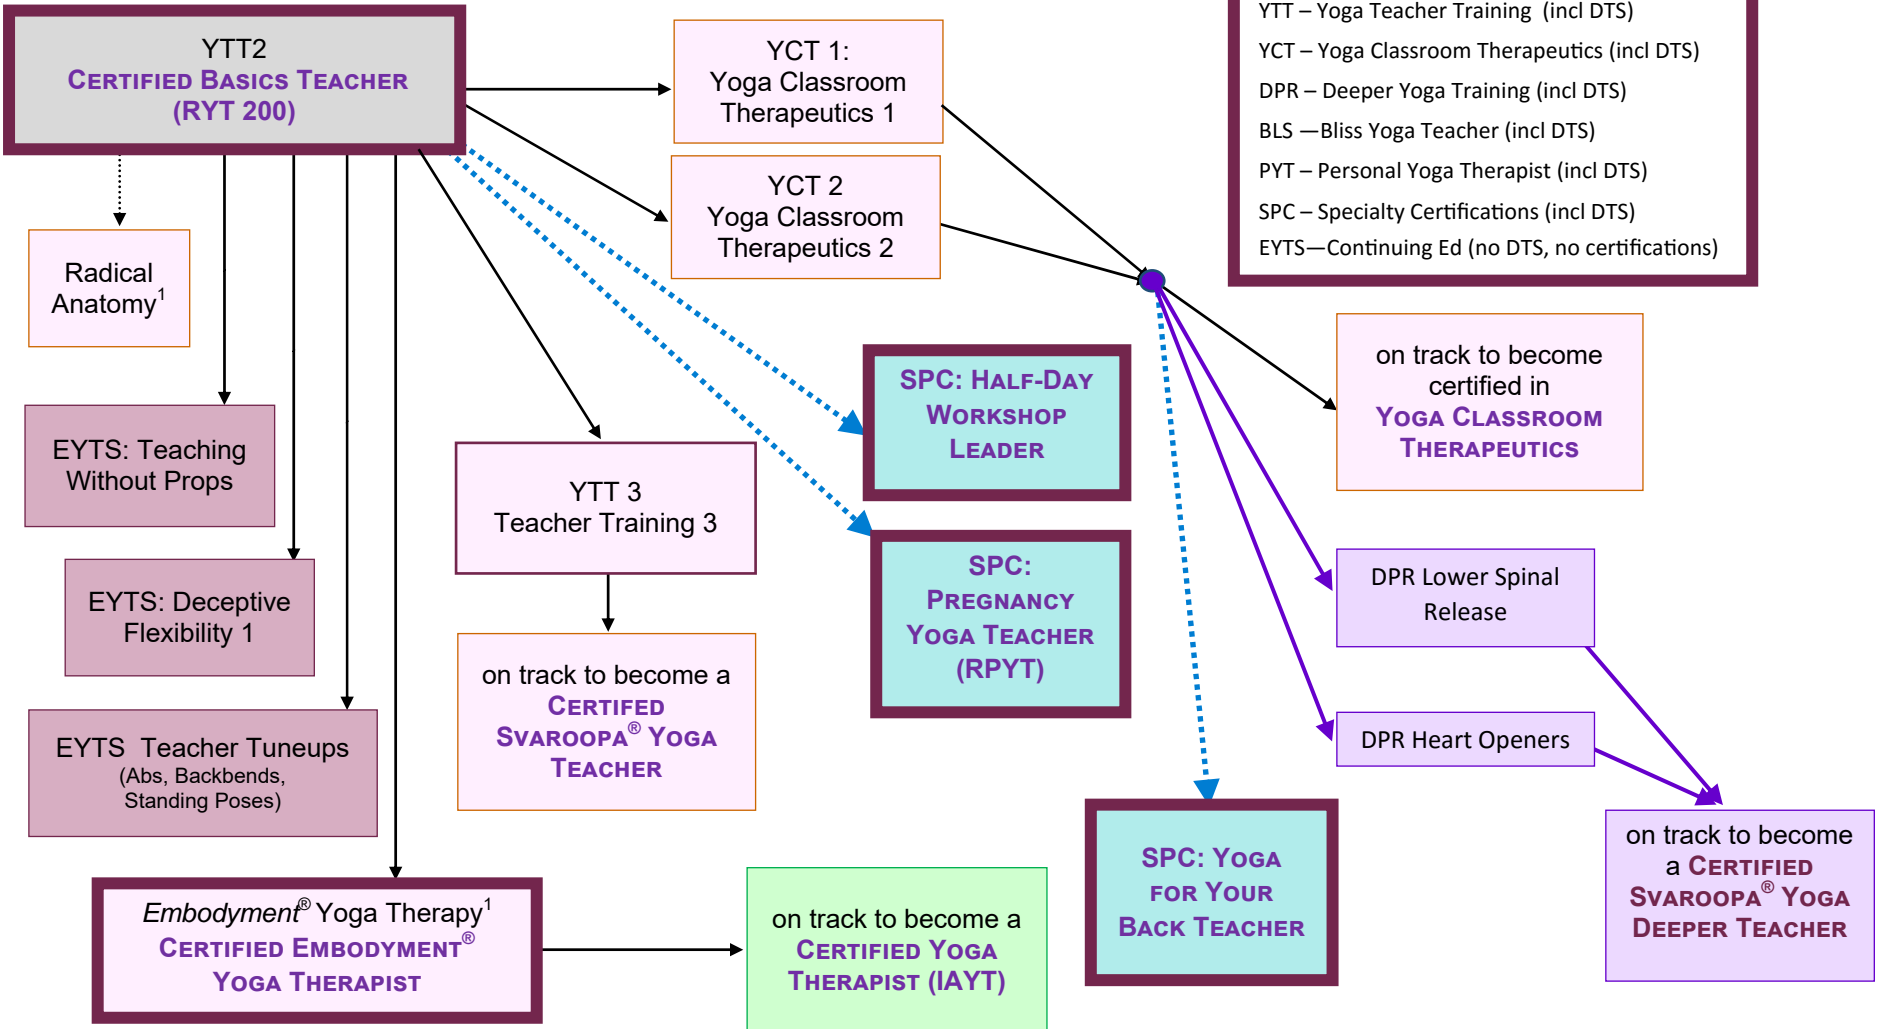

After YTT2, you are eligible for:

completed levels are in GREY BOXES

BIG BORDER = certification awarded
 YTT – Yoga Teacher Training (incl DTS)
 YCT – Yoga Classroom Therapeutics (incl DTS)
 DPR – Deeper Yoga Training (incl DTS)
 BLS —Bliss Yoga Teacher (incl DTS)
 PYT – Personal Yoga Therapist (incl DTS)
 SPC – Specialty Certifications (incl DTS)
 EYTS—Continuing Ed (no DTS, no certifications)

¹ may be taken earlier, must complete before YTT 4